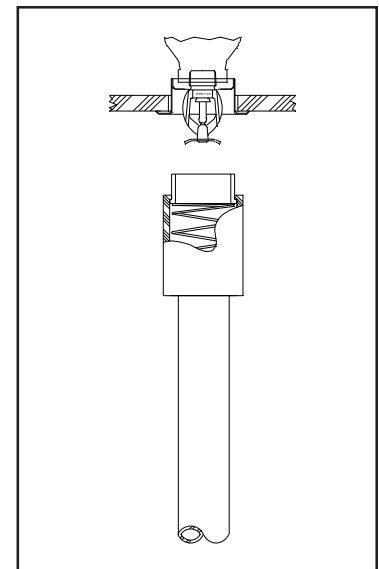

ESCUTCHEON TOOL FOR RECESSED AUTOMATIC SPRINKLERS

DESCRIPTION AND OPERATION

Globe's escutcheon installation tool for recessed style sprinklers is designed for the installation of Globe's Friction Type Recessed Escutcheon.

By varying the length of the PVC pipe used, the escutcheon may be installed from the floor without the use of scaffolding, ladder, etc., for most ceiling heights.

The Globe Escutcheon Installation Tool incorporates an internal spring to compensate for the amount of the sprinkler exposed below the ceiling.

TECHNICAL DATA

- PVC Plastic with stainless steel spring

Place escutcheon on escutcheon installation tool.

Install escutcheon.

Installed position of escutcheon.