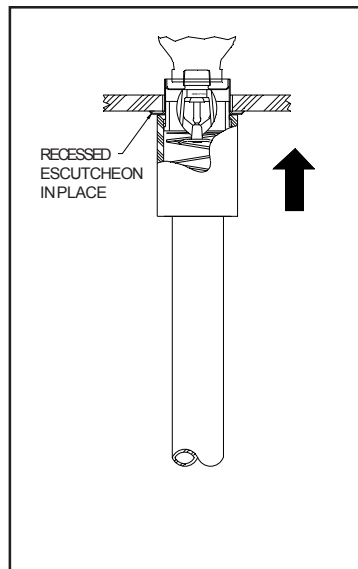

ESCUTCHEON TOOL FOR RECESSED AUTOMATIC SPRINKLERS

DESCRIPTION AND OPERATION

Globe's escutcheon installation tool for recessed style sprinklers is designed for the installation of Globe's Friction Type Recessed Escutcheon.

By varying the length of the PVC pipe used, the escutcheon may be installed from the floor without the use of scaffolding, ladder, etc., for most ceiling heights.

The Globe Escutcheon Installation Tool incorporates an internal spring to compensate for the amount of the sprinkler exposed below the ceiling.

TECHNICAL DATA

- PVC Plastic with stainless steel spring

Place escutcheon on escutcheon installation tool.

Install escutcheon.

Installed position of escutcheon.