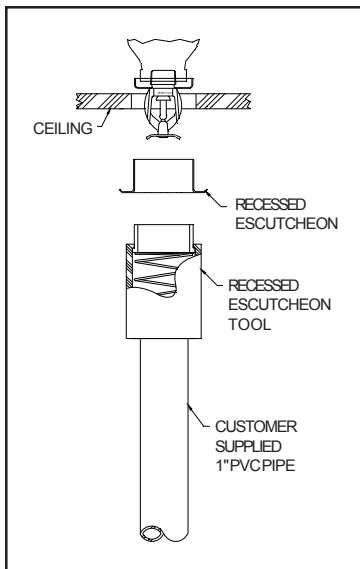

ESCUTCHEON TOOL FOR RECESSED AUTOMATIC SPRINKLERS

DESCRIPTION AND OPERATION

Globe's escutcheon installation tool for recessed style sprinklers is designed for the installation of Globe's Friction Type Recessed Escutcheon.

By varying the length of the PVC pipe used, the escutcheon may be installed from the floor without the use of scaffolding, ladder, etc., for most ceiling heights.

The Globe Escutcheon Installation Tool incorporates an internal spring to compensate for the amount of the sprinkler exposed below the ceiling.

TECHNICAL DATA

- PVC Plastic with stainless steel spring

Place escutcheon on escutcheon installation tool.

Install escutcheon.

Installed position of escutcheon.